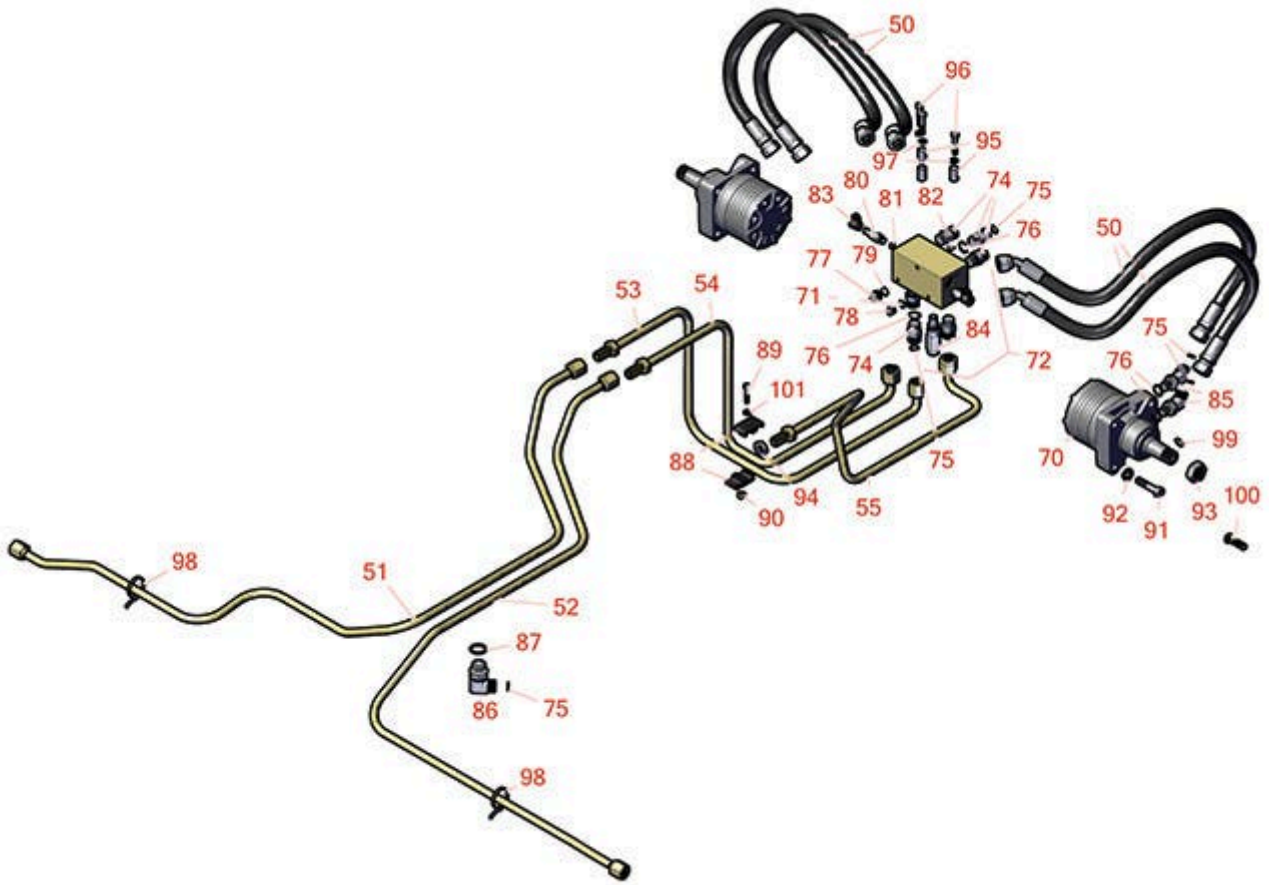

Replaces Toro Reelmaster 5510-G Parts

Traction Unit

All-Wheel Drive Kit - Model 03655

All original equipment manufacturers names and part numbers are used for identification purposes only, and we are in no way implying that our products are original equipment parts. Prices subject to change without notice.

Replaces Toro Reelmaster 5510-G Parts

Traction Unit

All-Wheel Drive Kit - Model 03655

Item No	R&R Part No.	OEM Part No.	Description	Qty Req	Order Quantity
Hoses					
50	R106-3662	106-3662	Hydraulic Hose Assy	4	
50	R108-7645	108-7645	Hydraulic Hose Assy	1	
51	R108-7622	108-7622	Tube Assy	1	
52	R108-7623	108-7623	Tube Assy	1	
53	R108-7624	108-7624	Tube Assy	1	
54	R108-7625	108-7625	Tube Assy	1	
55	R108-7626	108-7626	Tube Assy	1	
Other Parts Available					
70	R107-4544	107-4544	Hydraulic Motor Assy - LH	1	
70	R110-0901	110-0901	Hydraulic Motor Assy	1	
71	R237-22	107-8844, 237-22, 237-78	O-Ring	1	
72	R108-1825	108-1825	Hydraulic Manifold Assy	1	
74	R340-7	340-7	Adapter	7	
75	R237-65	237-65, 237.65	O-Ring	7	
76	R237-80	237-80, 327-80	O-Ring	7	
77	R106-1027	106-1027	Plug-Hyd	1	
78	R106-1026	106-1026	Plug-Hyd	6	
79	R237-79	237-79	O-Ring	1	
80	R59-7410	59-7410	Tip-Nipple	2	

Replaces Toro Reelmaster 5510-G Parts

Traction Unit

All-Wheel Drive Kit - Model 03655

Item No	R&R Part No.	OEM Part No.	Description	Qty Req	Order Quantity
91	R323-9	01-150-0190, 01-150-1540, 01-178-0614, 107229, 20-50-AD, 20-50-AGD, 30-9430, 32105-4, 3224-5, 323-9, 513363, 513364, 5377, 908037P	Bolt - Hex HD 3/8-16 x 1-3/4	3	
92	R3253-7	01-166-0030, 01-166-0080, 01-166-0290, 01-166-0810, 23-13-GD, 3253-7, 48-9380	Washer - Lock 1/2	8	
93	R26-3790	26-3790	Nut - Hex - Wheel Motor 1-20	1	
94	R340-74	340-74	Locknut - Bulkhead	3	
95	R93-6981	93-6981	Spacer	3	
96	R325-9	01-150-0920, 01-178-0818, 18-9540, 3226-5	Bolt - 1/2-13 x 2 1/4 Hex Head	8	
96	R325-11	01-150-0330, 20-92-AGD, 325-11, 325-9	Bolt - Hex HD 1/2-13 x 2-3/4	8	
97	R3253-21	215-51, 30-8470, 3253-21, Jul-12	Washer - Lock 3/8	3	